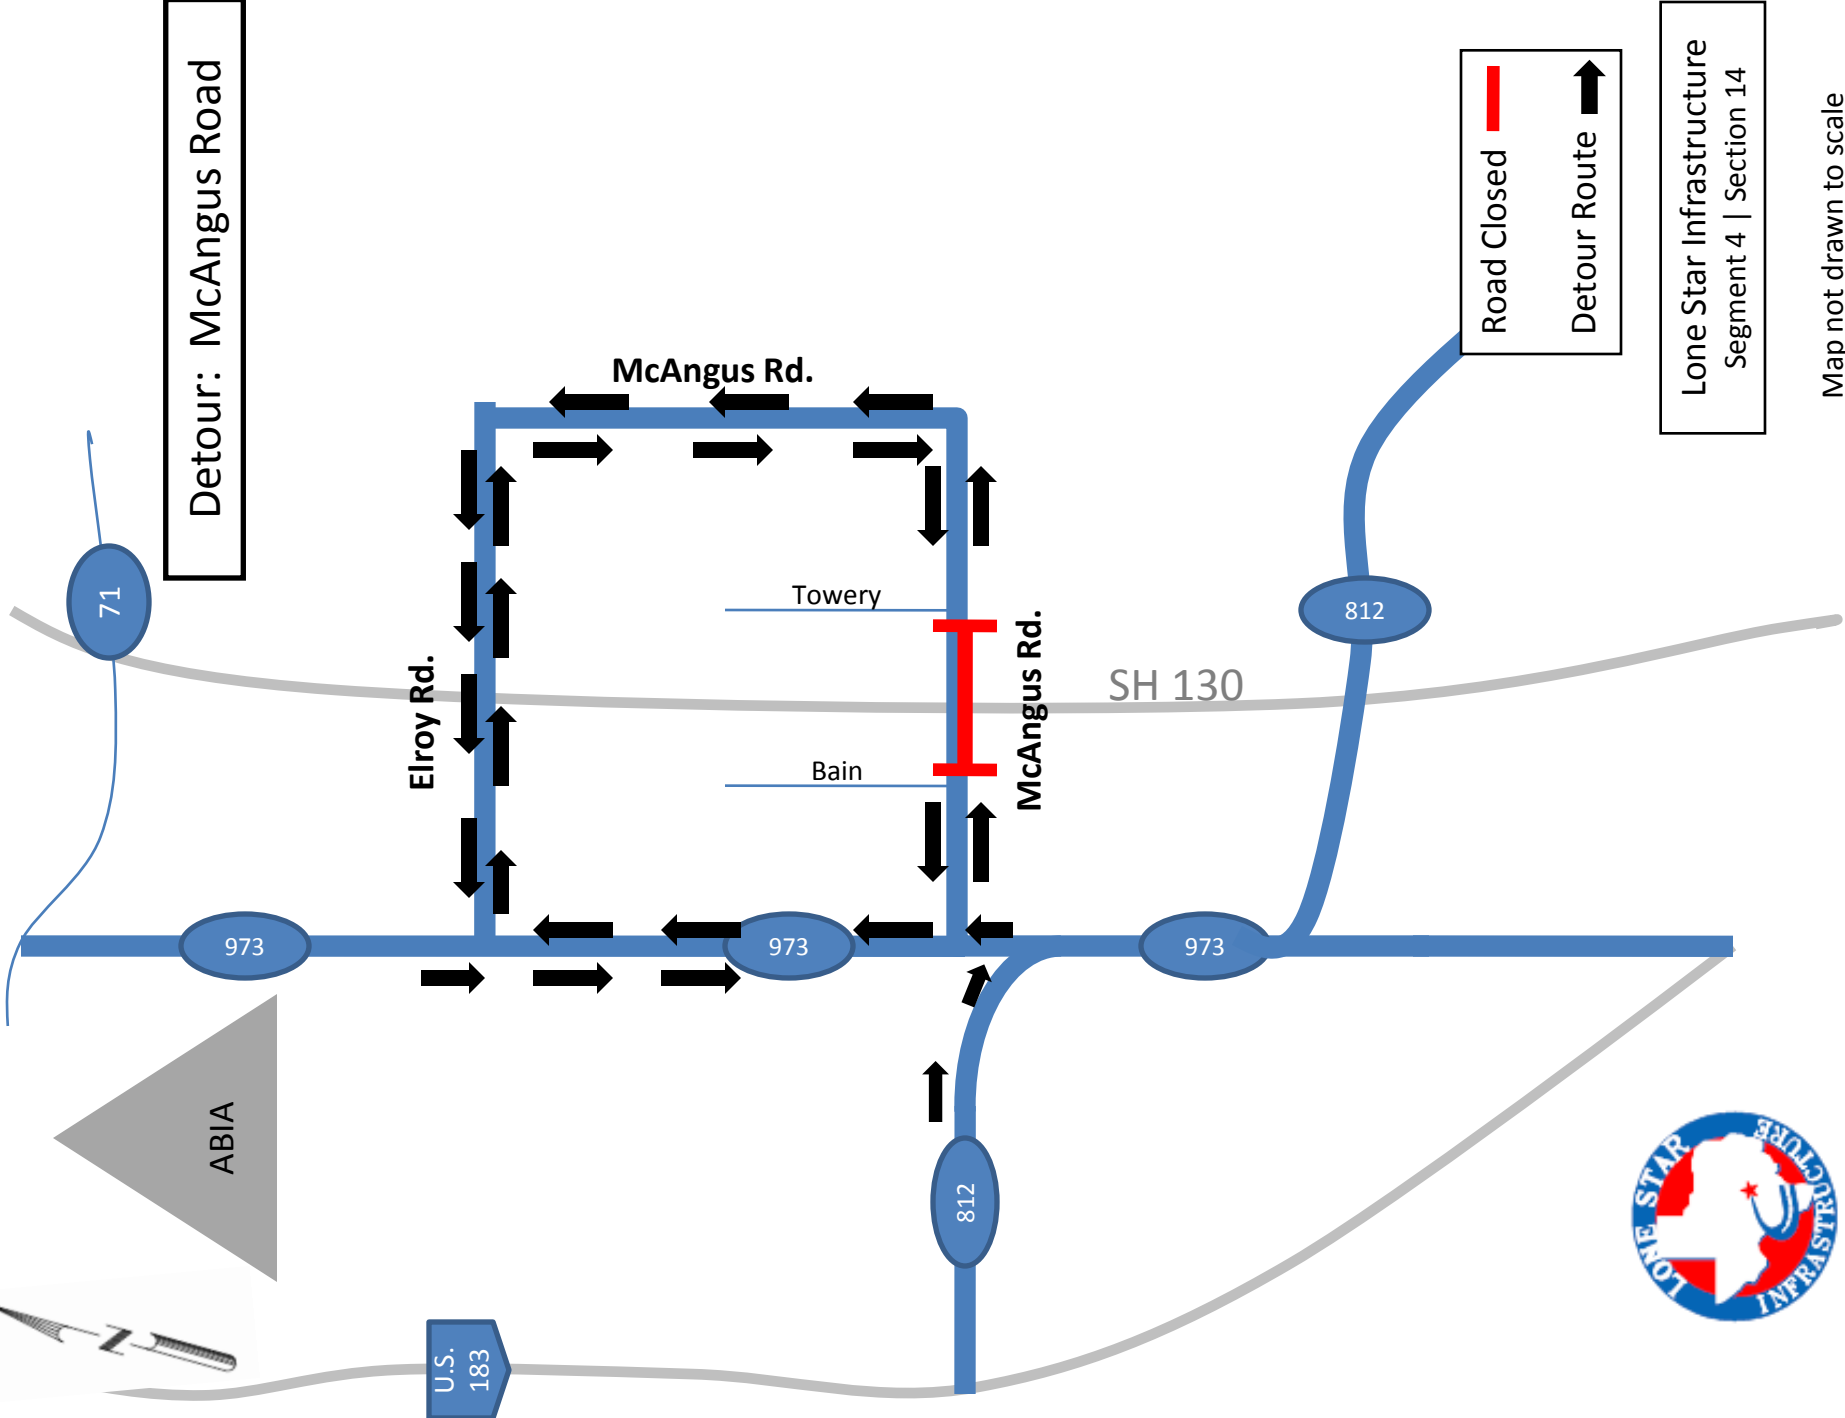

ABIA

Detour: McAngus Road

Road Closed 

Detour Route 

Lone Star Infrastructure
Segment 4 | Section 14

Map not drawn to scale